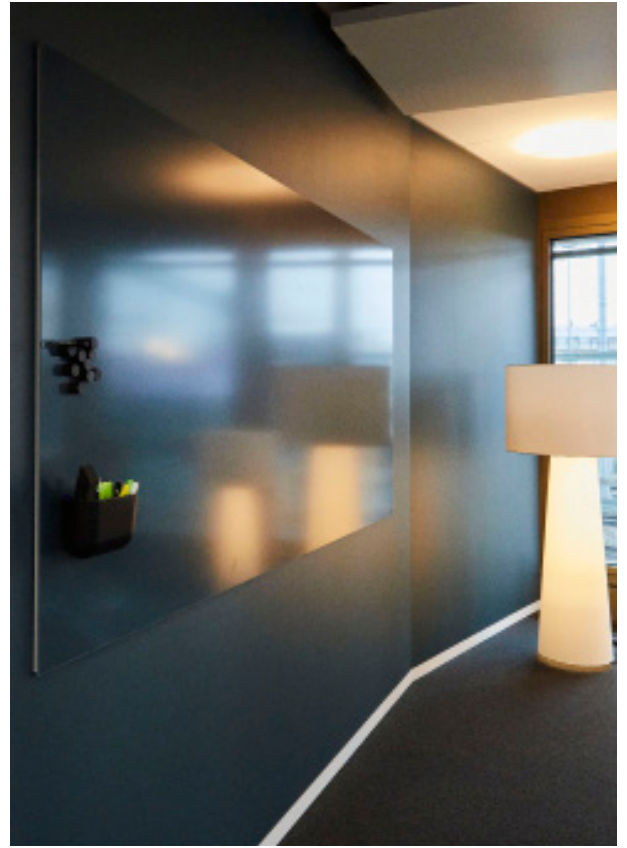

MATT

embracing creative dialogue

MATT

CHAT BOARD® Matt, like its glossier counterpart Classic, is the ideal tool for illustrating, sharing and communicating creative ideas and thoughts, as well as providing any kind of practical information in any imaginable workspace or domestic setting. What really sets it apart, however, is the elegantly matt, yet velvety smooth, surface, which ensures minimal reflection or glare. Equally easy to clean and maintain, the CHAT BOARD® Matt will remain a pleasure to use and look at for years to come.

CHAT BOARD® Matt is made with 4 mm tempered safety glass, in accordance with the highest quality standards, finished with smooth C-edges and 4 mm radius corners. It **can be mounted both horizontally and vertically** on the wall, is easily switched from one orientation to another, and is available in 10 standard sizes and 25 standard colours. In addition, it can be made to order in bespoke sizes, shapes and standard RAL and NCS glass colours.

Total depth (glass front to wall surface):
16 mm (+/- 1 mm)

OPTIONAL choose Elements finish for Matt (with polished V edges and 90° corners)

Design

Josefine Honoré & Hans Henning Jensen

Materials

Glass:
4 mm tempered safety glass according to highest quality standards, finished with unpolished, C-shaped edges and 4 mm radius corners
The glass surface is magnetic and writable

Steel:
Steel back plate with bent edges

Colour options

Glass: 25 standard colours

Package includes

1 mounting kit

Pure White 14 MTPW

Blush 32 MTBL

Petal 42 MTPE